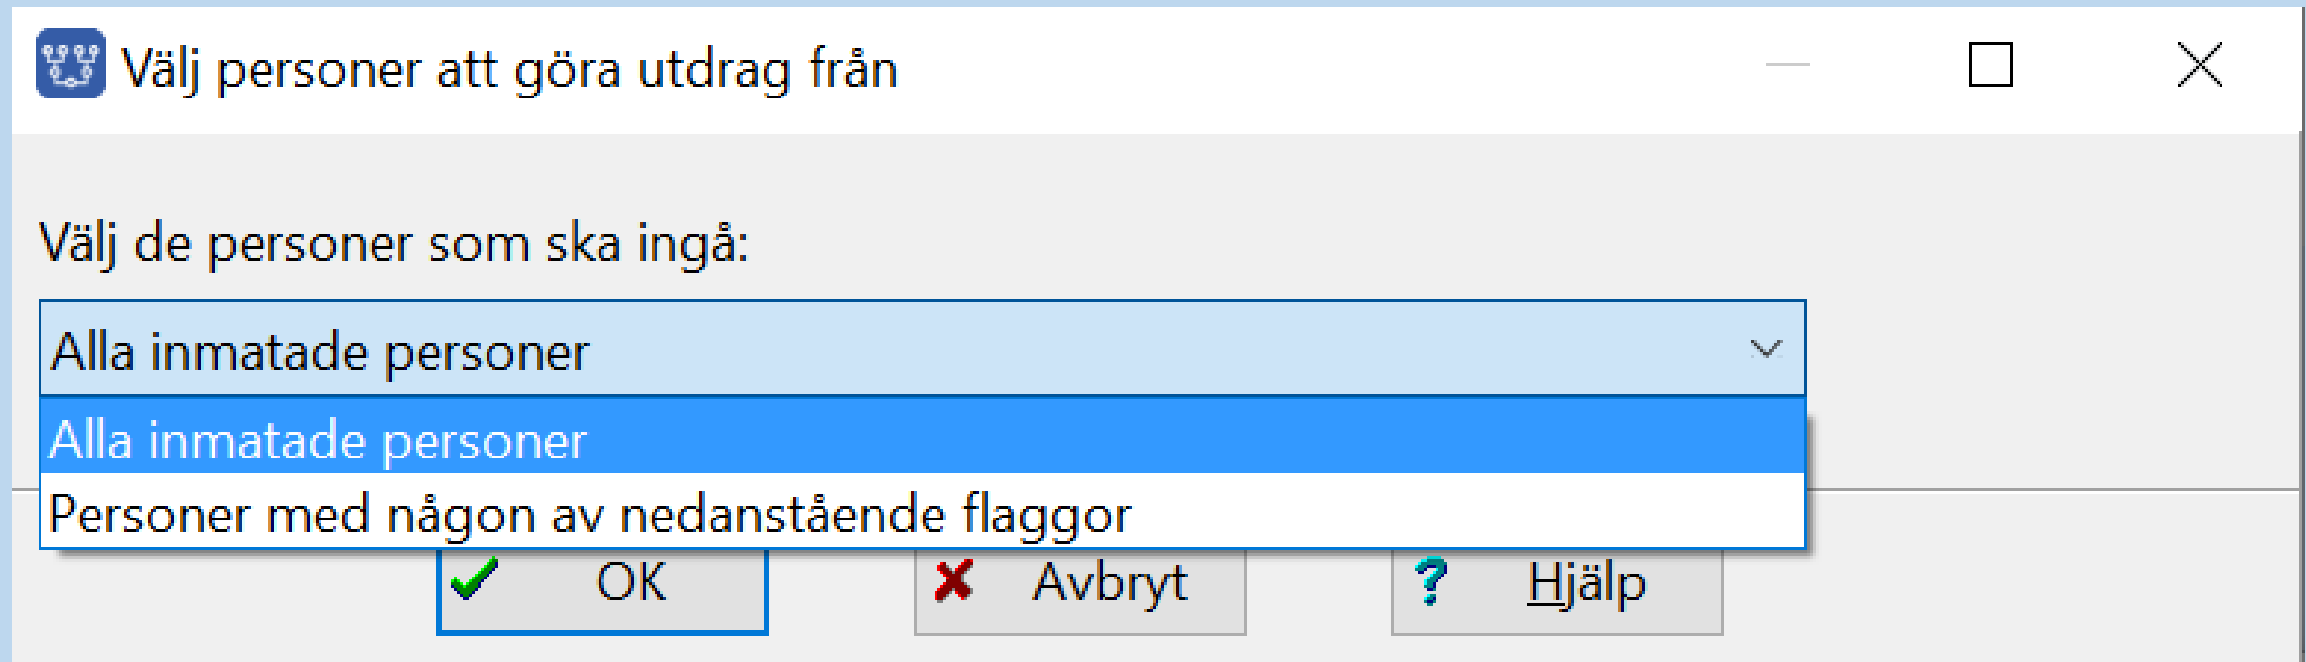

Välj vilken grupp som ska ingå: alla, en eventuell söklista eller med en flagga.
Välj sedan ok.

I detta fall har jag inte gjort någon söklista. Jag väljer Alla.