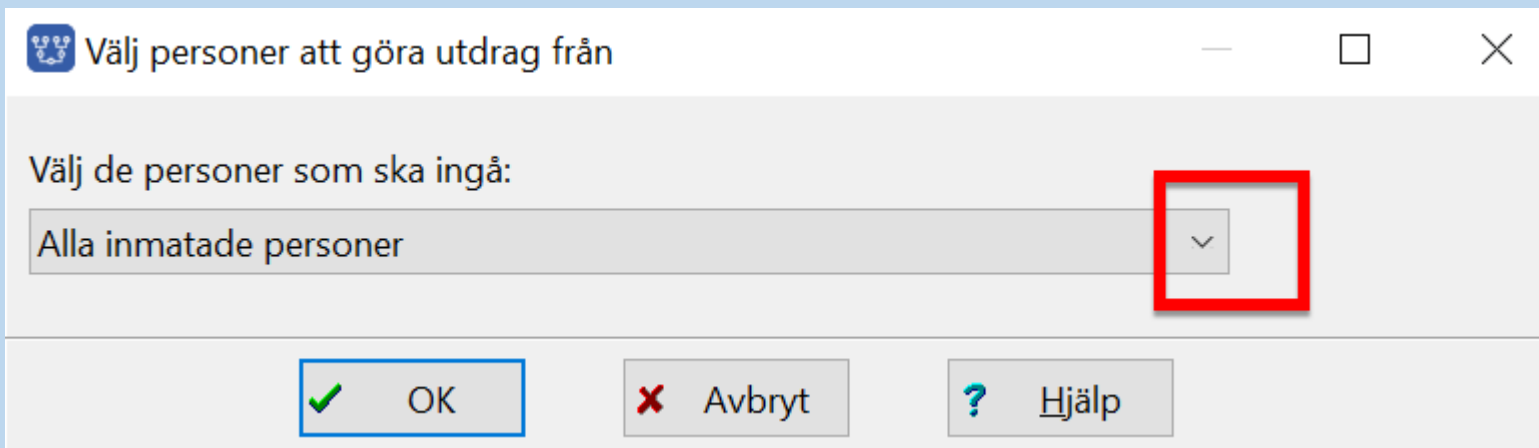

Medlemsnummer:

8307

Lösenord:

•••••

Exportera

Avbryt

Vilka personer ska ingå?

Klicka på
nedrullningspilen så
får du fler alternativ.

✓ OK 📄 Visa loggfil ✕ Avbryt

The image shows a Windows-style dialog box titled "Arbete pågår" (Work in progress) with a close button (✕) in the top right corner. The main content area displays the text "Gör utdrag" (Make extract) and a progress indicator showing "25 % (Arbetat i 00:00:05)". Below the progress indicator is a horizontal bar with a green segment representing 25% completion. At the bottom, there are three buttons: "OK" with a checkmark icon, "Visa loggfil" (Show log file) with a document icon, and "Avbryt" (Cancel) with a red X icon. The "Avbryt" button is highlighted with a blue dashed border.